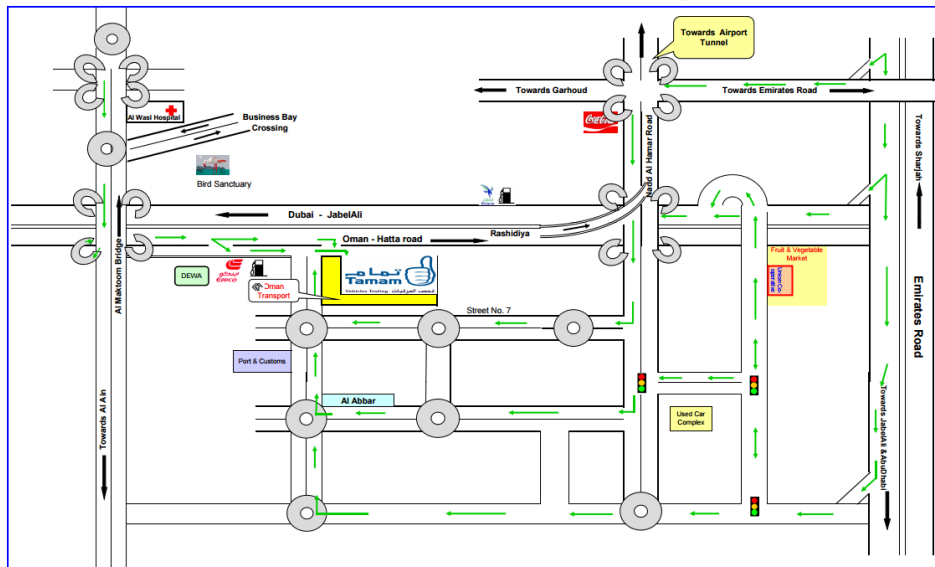

Tamam Location Map

Tamam Vehicles Testing - Location Map